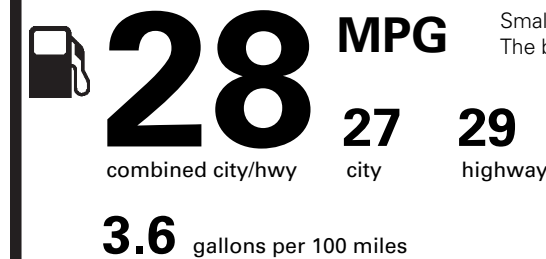

NO CHARGE
NO CHARGE

PRICE INFORMATION

BASE PRICE	\$23,450.00
TOTAL OPTIONS/OTHER	
TOTAL VEHICLE & OPTIONS/OTHER	23,450.00
DESTINATION & DELIVERY	1,245.00

EPA DOT Fuel Economy and Environment

Gasoline Vehicle

Fuel Economy

Small SUVs range from 16 to 120 MPG. The best vehicle rates 136 MPGe.

You save
\$250

in fuel costs over 5 years compared to the average new vehicle.

Annual fuel cost
\$1,450

Fuel Economy & Greenhouse Gas Rating (tailpipe only) Smog Rating (tailpipe only)